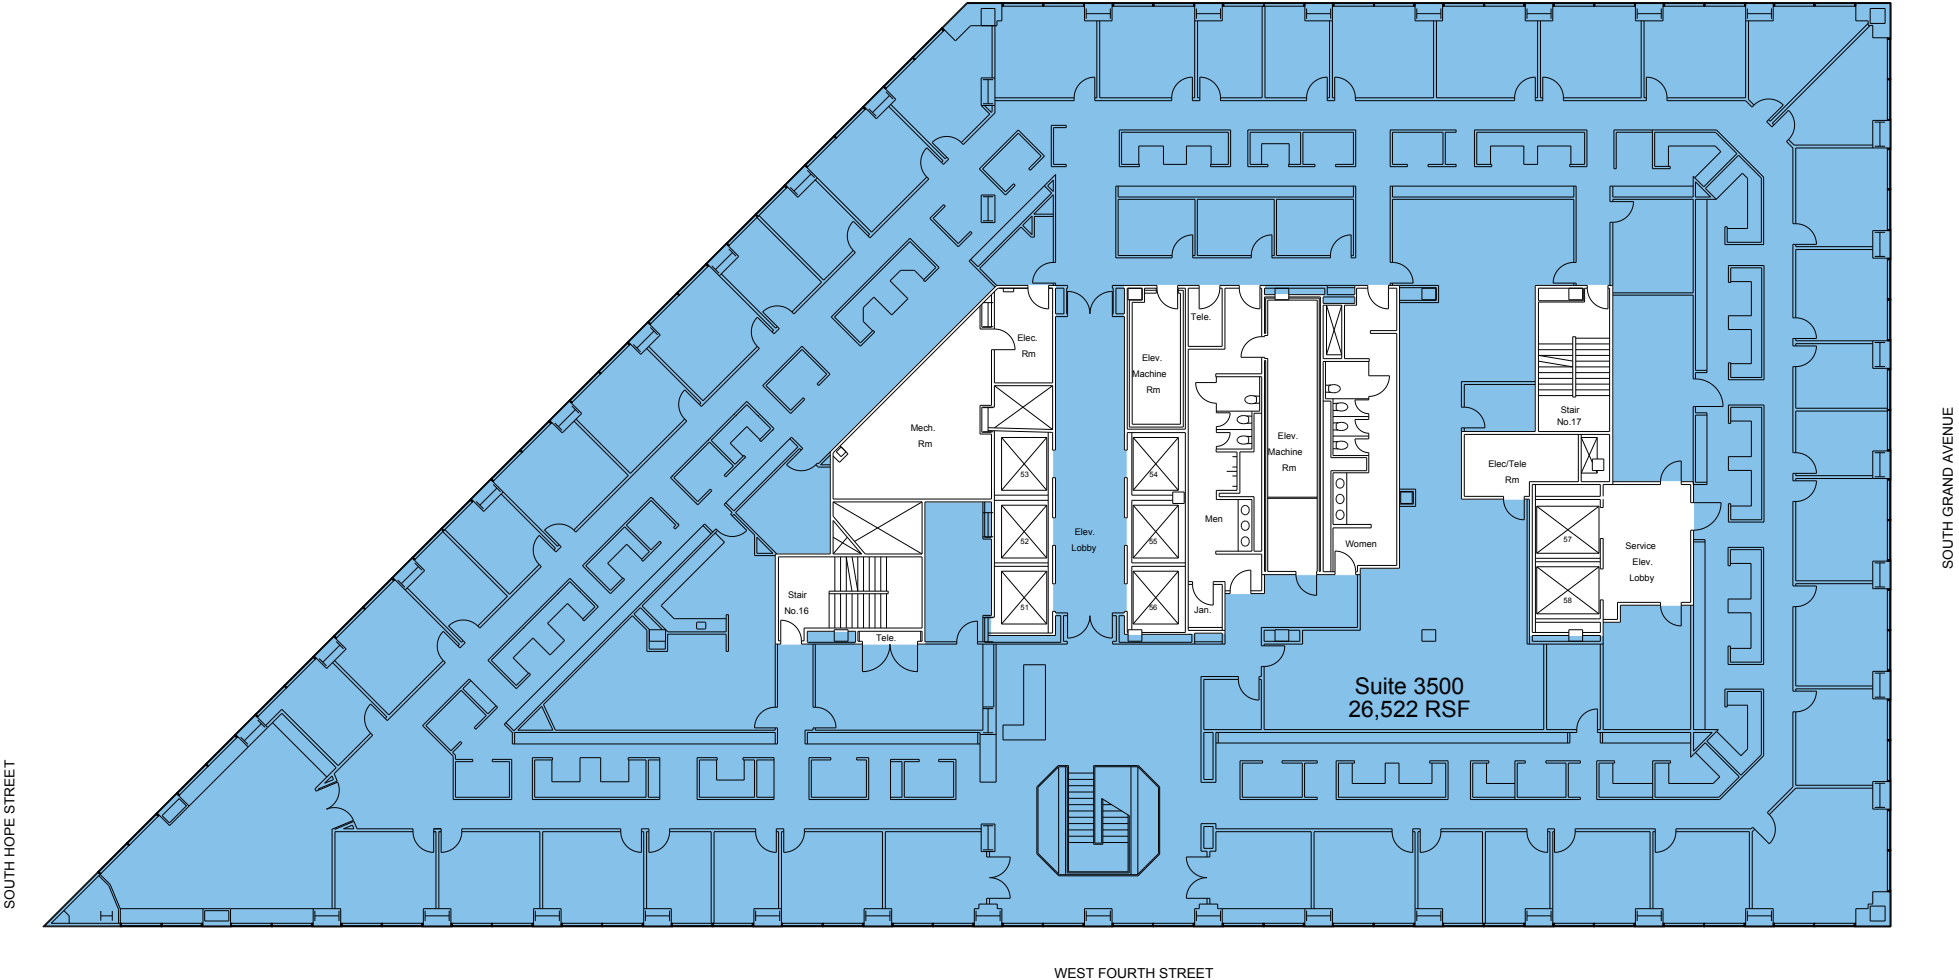

# WELLS FARGO CENTER - SOUTH TOWER

## FLOOR 35

SOUTH HOPE STREET

SOUTH GRAND AVENUE

WEST FOURTH STREET